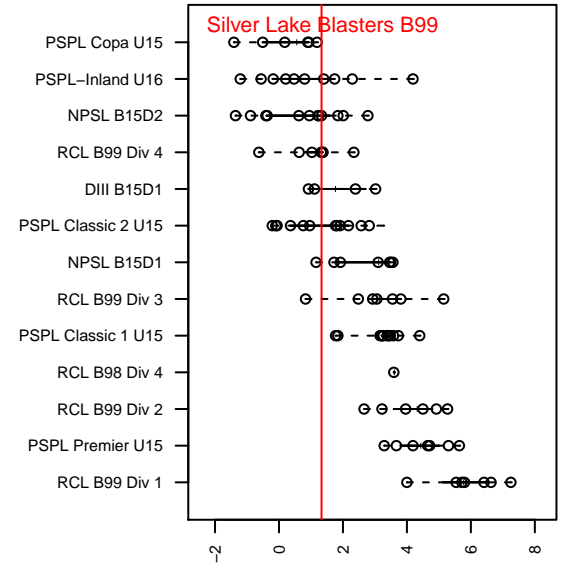

Silver Lake Blasters B99

Silver Lake SC
Everett, WA
B99 total strength=1242
attack=6.17 defense=3.48
fall league = NPSL B15D2
notes= Elsemore 2013

alt names used:
Silver Lake Blasters

Venues played:
2014 NPSL B15D2

**attack and defense variance (black dot)
relative to other teams
and top 10 in region**

**attack and defense rating
relative to others at age
and all opponents in last 13 months**

Performance relative to 13 month average